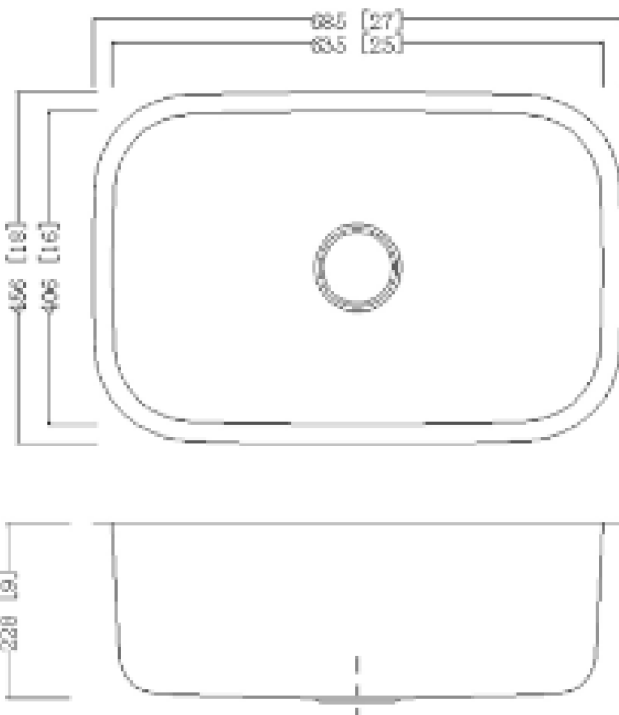

## CRESCENT STAINLESS STEEL 27X18 SINGLE BOWL UNDERMOUNT UTILITY SINK 18G CRSS271818G

### SPECIFICATIONS:

<b>MODEL:</b>	<b>CRSS271818G</b>
<b>OVERALL SIZE:</b>	27" x 18" x 9"
<b>BOWL SIZE:</b>	25" x 16"

### SINK DESCRIPTION:

- SINGLE BOWL STAINLESS STEEL UNDERMOUNT SINK
- SUS304 STAINLESS STEEL
- 18G BRUSHED FINISH
- CENTER DRAIN LOCATION
- INSTALLATION HARDWARE INCLUDED
- SOUND ABSORPTION SYSTEM
- CUT-OUT TEMPLATE INCLUDED

### DETAILED DIMENSIONS: