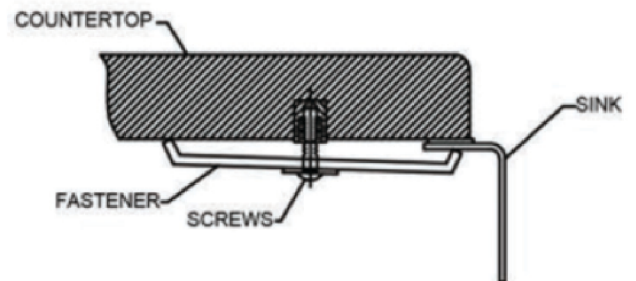

INSTALLATION GUIDE:

CONTACT YOUR TRITON STONE SALES REPRESENTATIVE FOR PRICING.