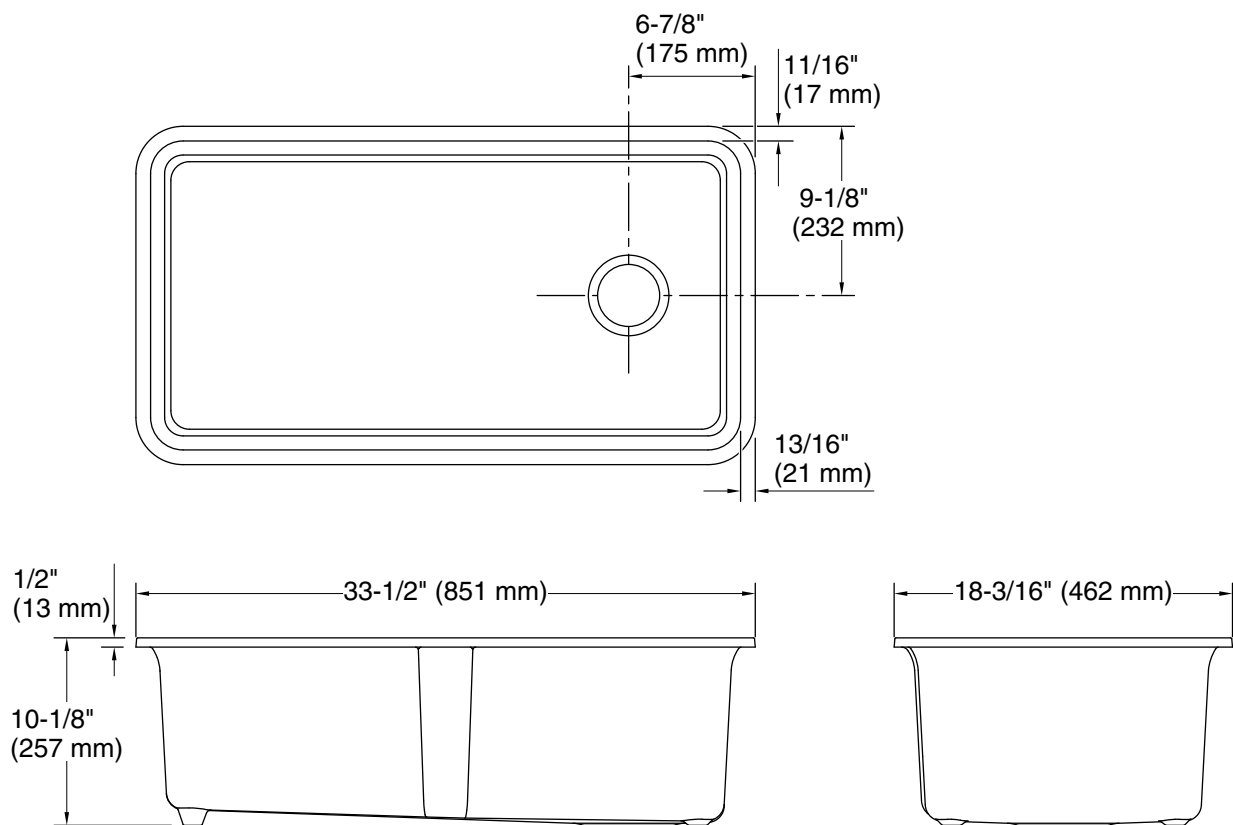

Gunnison™

33-1/2" undermount single-bowl kitchen sink

34287

Features

- 36" minimum base cabinet width
- Single bowl
- 9-1/2" (241 mm) depth provides generous workspace
- Offset drain increases workspace in the sink and storage space underneath
- Matte finish offers rich, dimensional color
- Includes installation hardware

8-3-2024 00:50 - US/CA

Technical Information

All product dimensions are nominal.

Bowl configuration: Single

Min. base cabinet width: 36" (914 mm)

Bowl area (Basin #1):
 Length: 30-9/16" (777 mm)
 Width: 15-3/8" (391 mm)
 Bowl depth: 9-1/2" (241 mm)
 Water depth: 9-1/2" (241 mm)