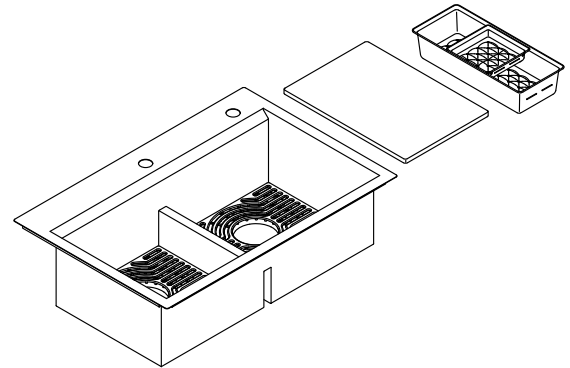

Task™ Smart Divide®

Dual-mount double-equal workstation kitchen sink
K-80085-2PC

Features

- 36" (914 mm) minimum base cabinet width.
- Double-equal bowls.
- Smart Divide® feature offers a lower bowl divider that increases workspace versatility.
- Two faucet holes.
- 9" (229 mm) depth provides generous workspace.
- Tightly angled fabricated corners maximize bowl space.
- Two-piece colander set offers convenience while rinsing and draining (dishwasher-safe).
- Durable bamboo cutting board with silicone bumpers for added stability.
- Accessories stack and slide to enhance food prep.
- Dishwasher-safe silicone sink mats help protect the sink as well as fragile dishes.
- Sink strainers keep large items from passing into the drain.

Recommended Products/Accessories

- K-23726 Drain treatment
- K-23729 Stainless steel cleaner

Optional Products/Accessories

- K-9000 P-Trap

Included Components

Additional Components:

- 21613
- 21614
- 7400
- 80087 (Qty 2)

Technical Information

All product dimensions are nominal.

Bowl configuration:	Double equal
Installation:	Undermount, Top-mount
Min. base cabinet width:	36" (914 mm)
Bowl area (Left):	Length: 14-9/16" (370 mm) Width: 14-15/16" (379 mm) Bowl depth: 9-3/16" (233 mm)
Bowl area (Right):	Length: 14-9/16" (370 mm) Width: 14-15/16" (379 mm) Bowl depth: 9-3/16" (233 mm)
Number of deck holes:	2
Faucet hole(s):	1-7/16" (37 mm)
Soap/Lotion hole:	1-7/16" (37 mm)
Drain hole:	3-5/8" (92 mm)
Template:	Top-mount/Undermount, 1130821-7, required, included