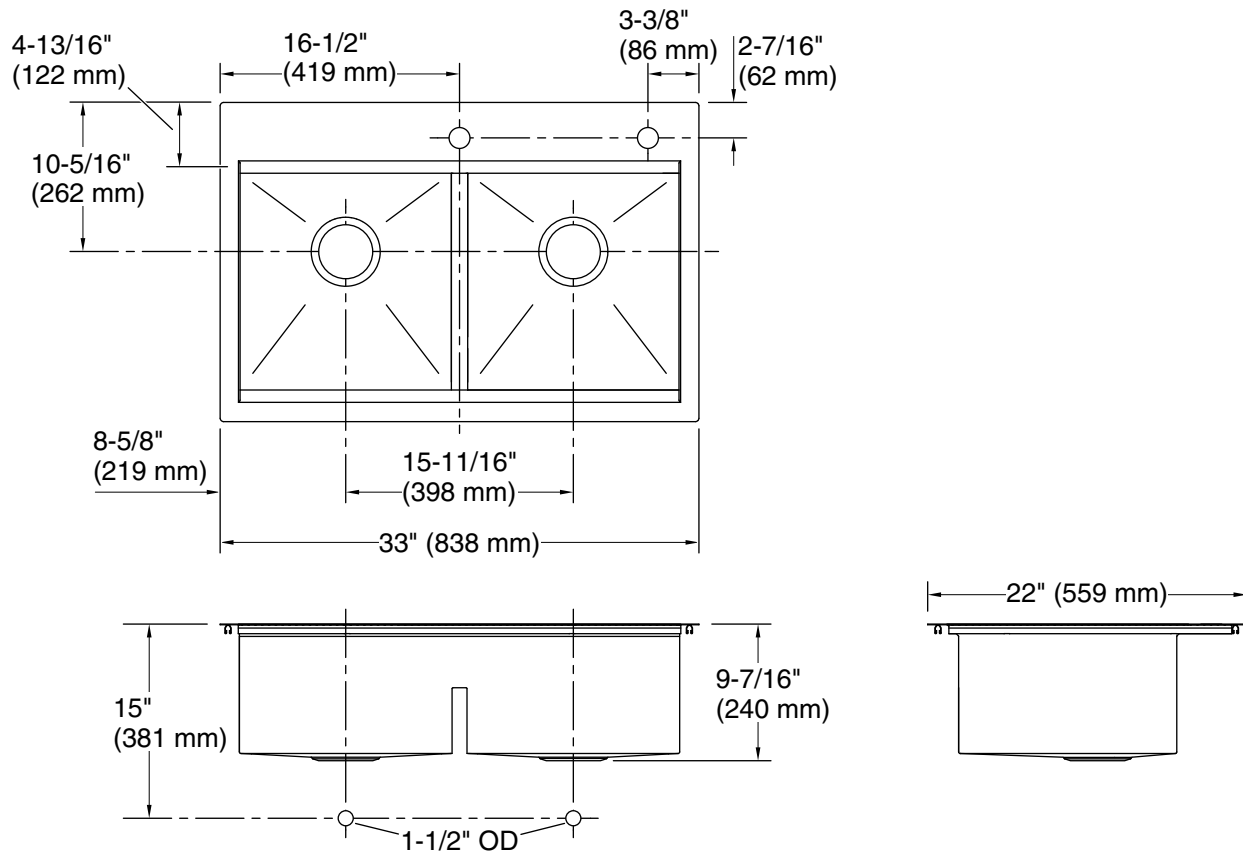

Task™ Smart Divide®

Dual-mount double-equal workstation kitchen sink
K-80085-2PC

Features

- 36" (914 mm) minimum base cabinet width.
- Double-equal bowls.
- Smart Divide® feature offers a lower bowl divider that increases workspace versatility.
- Two faucet holes.
- 9" (229 mm) depth provides generous workspace.
- Tightly angled fabricated corners maximize bowl space.
- Two-piece colander set offers convenience while rinsing and draining (dishwasher-safe).
- Durable bamboo cutting board with silicone bumpers for added stability.
- Accessories stack and slide to enhance food prep.
- Dishwasher-safe silicone sink mats help protect the sink as well as fragile dishes.
- Sink strainers keep large items from passing into the drain.

Technical Information

All product dimensions are nominal.

Bowl configuration:	Double equal
Installation:	Undermount, Top-mount
Min. base cabinet width:	36" (914 mm)
Bowl area (Left):	Length: 14-9/16" (370 mm) Width: 14-15/16" (379 mm) Bowl depth: 9-3/16" (233 mm)
Bowl area (Right):	Length: 14-9/16" (370 mm) Width: 14-15/16" (379 mm) Bowl depth: 9-3/16" (233 mm)
Number of deck holes:	2
Faucet hole(s):	1-7/16" (37 mm)
Soap/Lotion hole:	1-7/16" (37 mm)
Drain hole:	3-5/8" (92 mm)
Template:	Top-mount/Undermount, 1130821-7, required, included