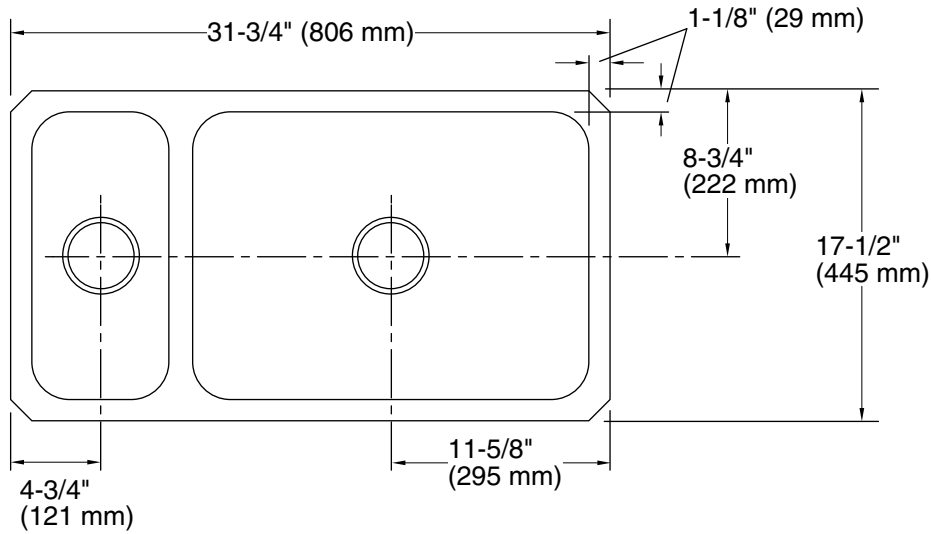

Technical Information

All product dimensions are nominal.

- Bowl configuration: High-low
- Installation: Under-mount
- Bowl area (Left): Length: 7-1/4" (184 mm)
  Width: 15-1/4" (387 mm)
  Bowl depth: 5" (127 mm)
  Water depth: 5" (127 mm)
- Bowl area (Right): Length: 21" (533 mm)
  Width: 15-1/4" (387 mm)
  Bowl depth: 7" (178 mm)
  Water depth: 7" (178 mm)
- Drain hole: 3-5/8" (92 mm)
- Template: 1154796-7, required, included

Notes

- Install this product according to the installation instructions.
- Measure your actual product for roughing-in details.