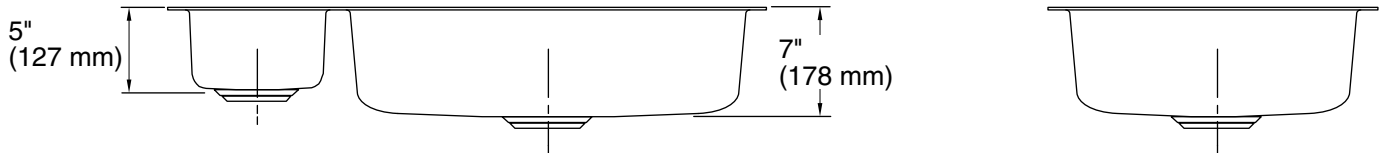

Technical Information

All product dimensions are nominal.

- Bowl configuration: High-low
- Installation: Under-mount
- Bowl area (Left): Length: 7-1/4" (184 mm)
  Width: 15-1/4" (387 mm)
  Bowl depth: 5" (127 mm)
  Water depth: 5" (127 mm)
- Bowl area (Right): Length: 21" (533 mm)
  Width: 15-1/4" (387 mm)
  Bowl depth: 7" (178 mm)
  Water depth: 7" (178 mm)
- Drain hole: 3-5/8" (92 mm)
- Template: 1154796-7, required, included

Notes

- Install this product according to the installation instructions.
- Measure your actual product for roughing-in details.