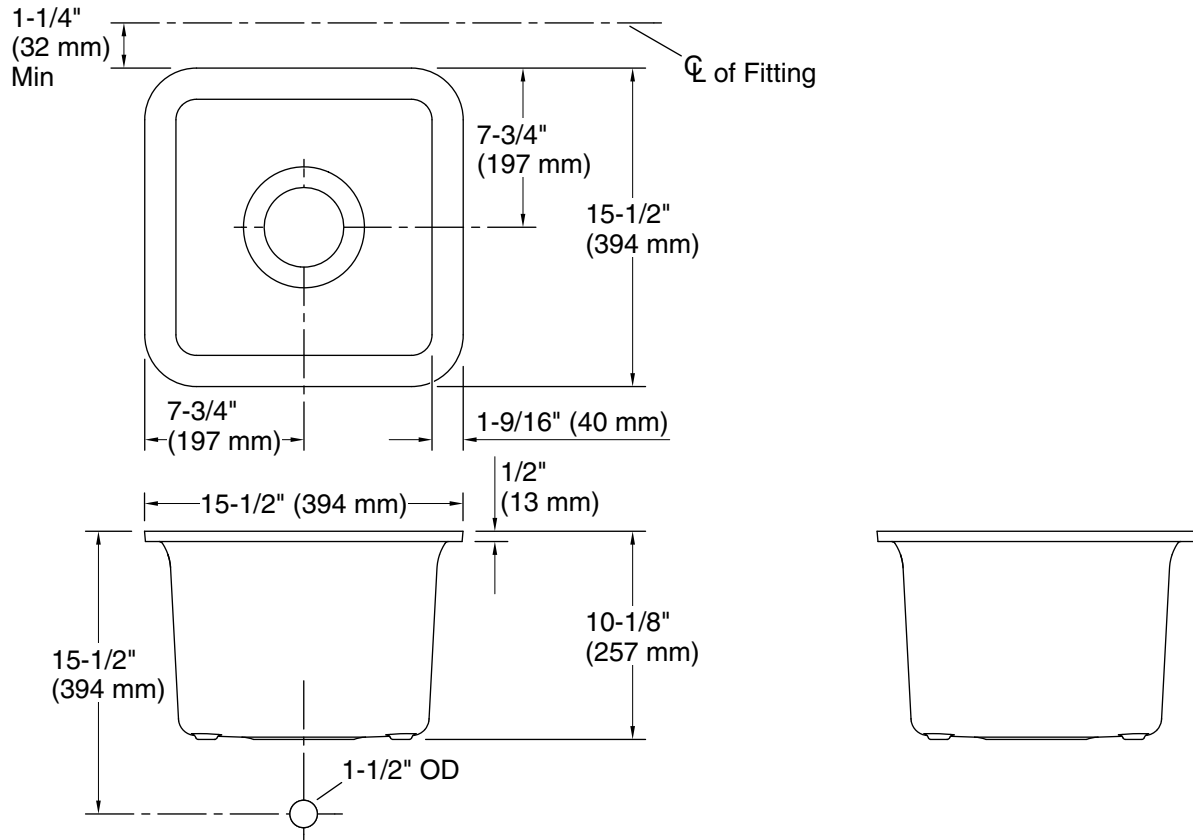

## Features

- 18" (457.2 mm) minimum base cabinet width.
- Single bowl.
- 9-1/2" depth provides generous workspace.
- Includes K-5658 sink rack.
- Includes cutout templates and installation clips.

### Technical Information

All product dimensions are nominal.

Installation:	Under-mount
Bowl area:	Length: 13-9/16" (344 mm) Width: 13-9/16" (344 mm) Bowl depth: 9-1/2" (241 mm) Water depth: 9-1/2" (241 mm)
Template:	1257826-7, required, included