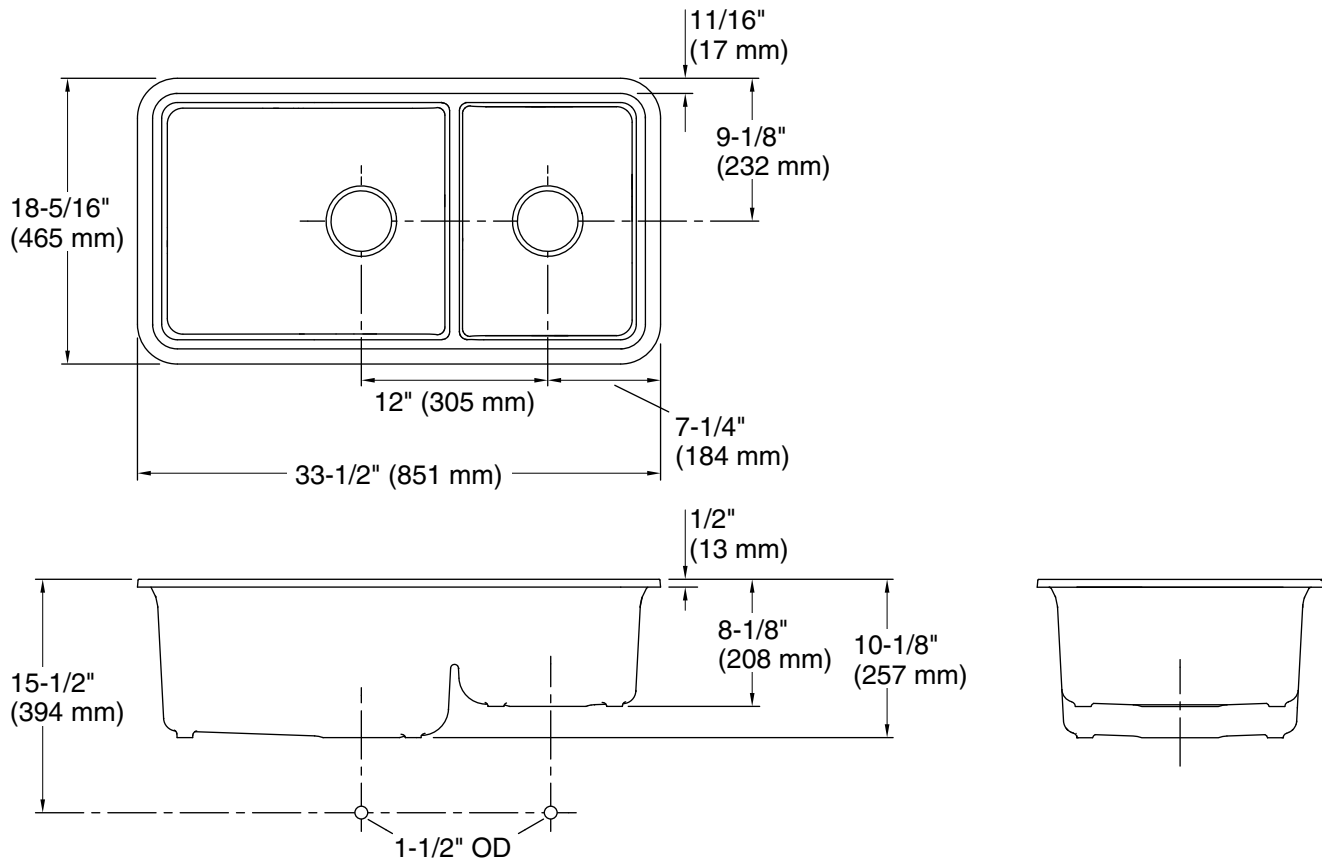

## Features

- 36" minimum base cabinet width.
- Large/medium bowls.
- Versatile design allows large basin to be installed on the right or left.
- Large basin is 9½" deep (241 mm); small basin is 7½" (191 mm) deep.
- Slim divide creates more space while allowing you to completely submerge pots and pans.
- Offset drain increases workspace in the sink.
- Includes K-5655 sink rack.
- Includes cutout templates and installation clips.

## Technical Information

All product dimensions are nominal.

Bowl configuration: Off-set Large/small

Installation: Under-mount

Min. base cabinet width: 36" (914 mm)

Bowl area (Left): Length: 18-7/16" (468 mm)  
Width: 15-3/16" (386 mm)  
Bowl depth: 9-1/2" (241 mm)  
Water depth: 9-1/2" (241 mm)

Bowl area (Right): Length: 11-5/16" (288 mm)  
Width: 15-3/16" (386 mm)  
Bowl depth: 7-1/2" (191 mm)  
Water depth: 7-1/2" (191 mm)

Drain hole: 3-7/8" (98 mm)

Template: 1256394-7, required, included