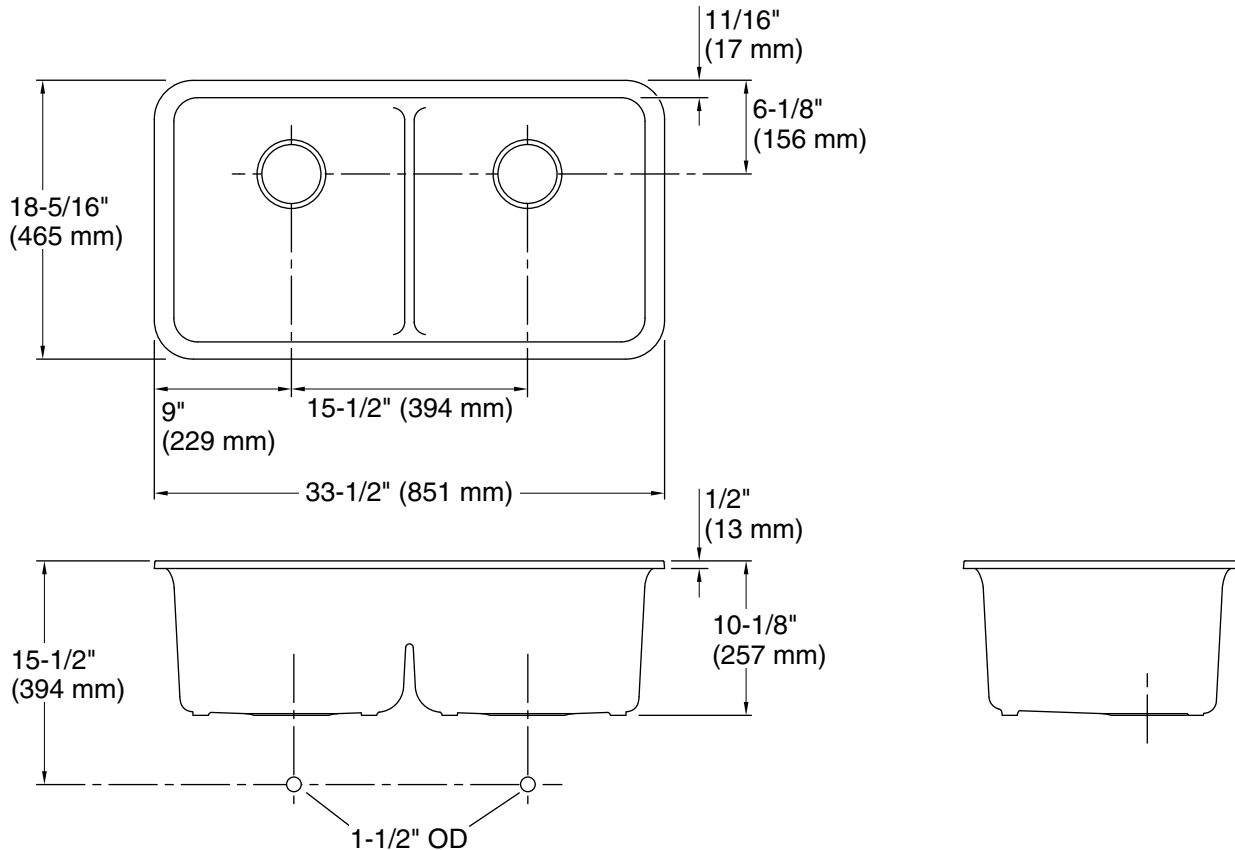

### Features

- 36" minimum base cabinet width.
- Double-equal bowls.
- 9-1/2" depth provides generous workspace.
- Slim divide creates more space while allowing you to completely submerge pots and pans.
- Rear drains increase workspace in the sink and storage space underneath.
- Includes K-5656 sink rack.
- Includes cutout templates and installation clips.

### Technical Information

All product dimensions are nominal.

Bowl configuration: Double equal

Installation: Under-mount

Min. base cabinet width: 36" (914 mm)

Bowl area (Left):  
 Length: 14-7/8" (378 mm)  
 Width: 15-3/16" (386 mm)  
 Bowl depth: 9-1/2" (241 mm)  
 Water depth: 9-1/2" (241 mm)

Bowl area (Right):  
 Length: 14-7/8" (378 mm)  
 Width: 15-3/16" (386 mm)  
 Bowl depth: 9-1/2" (241 mm)  
 Water depth: 9-1/2" (241 mm)

Drain hole: 3-7/8" (98 mm)

Template: 1256394-7, required, included