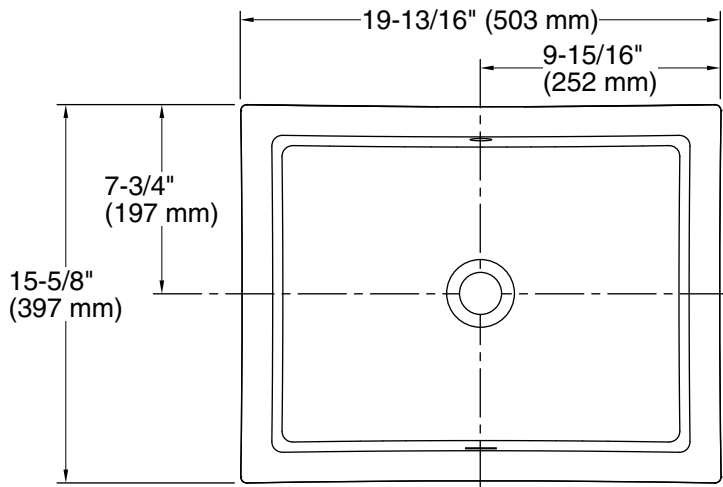

Verticyl® Rectangle
Under-mount Bathroom Sink
K-2882

Features

- Geometric rectangular basin with vertical sides.
- Overflow drain.
- No faucet holes; requires wall- or counter-mount faucet.

Material

- Vitreous china.

Verticyl® Rectangle

Under-mount Bathroom Sink

K-2882

Technical Information

All product dimensions are nominal.

- Bowl configuration: Single
Installation: Under-mount
Bowl area (Only): Length: 17-1/4" (438 mm)
Width: 13" (330 mm)
Water depth: 3-1/8" (79 mm)
Drain hole: 1-3/4" (44 mm)
Template: 1109226-7, required, not included