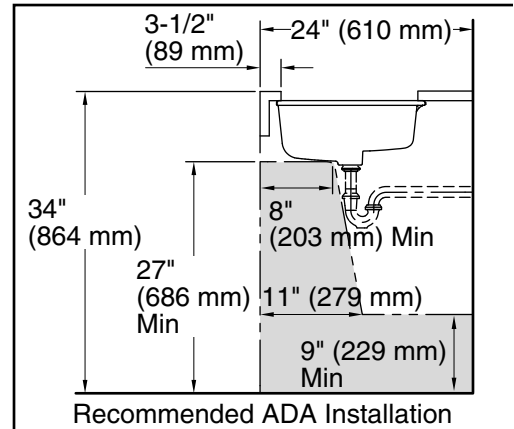

Verticyl® Rectangle
Under-mount Bathroom Sink
K-2882

Features

- Geometric rectangular basin with vertical sides.
- Overflow drain.
- No faucet holes; requires wall- or counter-mount faucet.

Material

- Vitreous china.

Verticyl® Rectangle

Under-mount Bathroom Sink

K-2882

Technical Information

All product dimensions are nominal.

- Bowl configuration: Single
Installation: Under-mount
Bowl area (Only): Length: 17-1/4" (438 mm)
Width: 13" (330 mm)
Water depth: 3-1/8" (79 mm)
Drain hole: 1-3/4" (44 mm)
Template: 1109226-7, required, not included