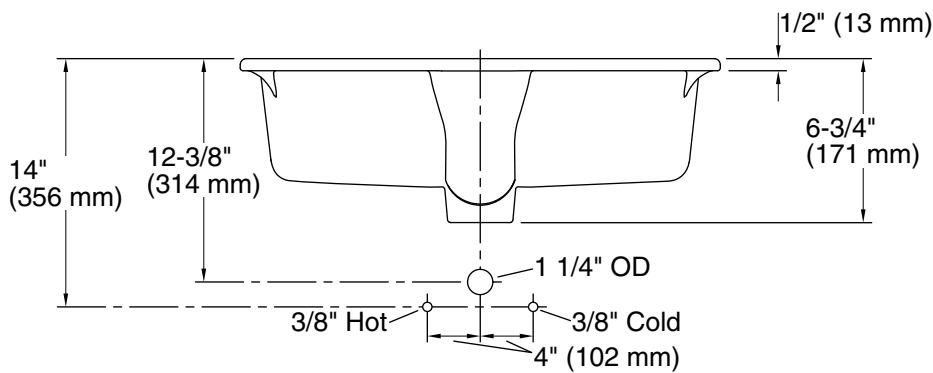

Verticyl® Rectangle
Under-mount Bathroom Sink
K-2882

Features

- Geometric rectangular basin with vertical sides.
- Overflow drain.
- No faucet holes; requires wall- or counter-mount faucet.

Material

- Vitreous china.

Verticyl® Rectangle

Under-mount Bathroom Sink

K-2882

Technical Information

All product dimensions are nominal.

- Bowl configuration: Single
Installation: Under-mount
Bowl area (Only): Length: 17-1/4" (438 mm)
Width: 13" (330 mm)
Water depth: 3-1/8" (79 mm)
Drain hole: 1-3/4" (44 mm)
Template: 1109226-7, required, not included