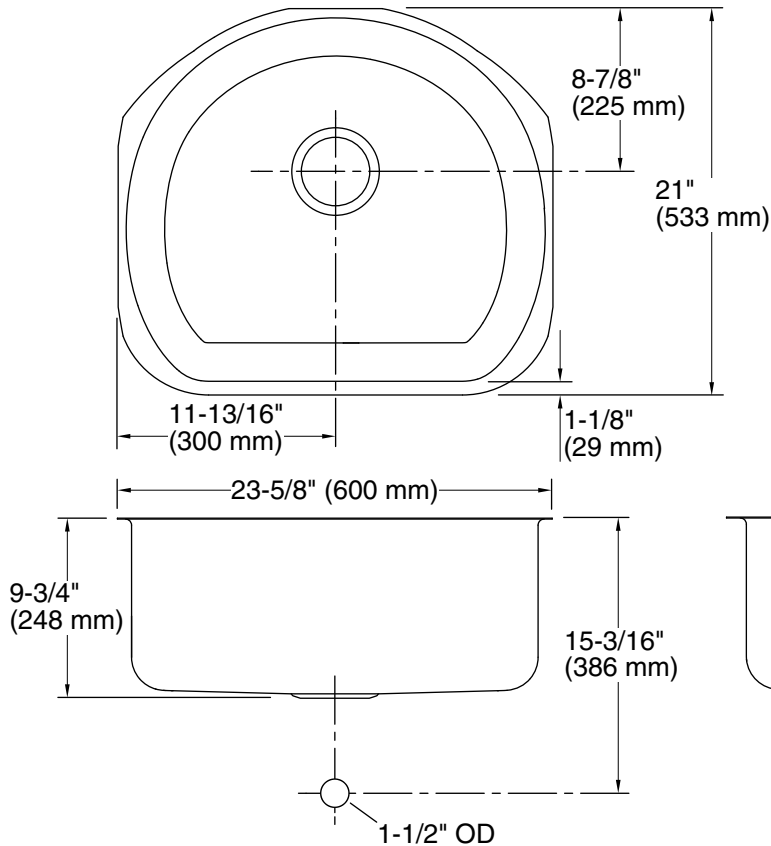

See website for detailed warranty information.

* Allow clearance around sink rim for clip attachment.

Technical Information

All product dimensions are nominal.

Installation:	Under-mount
Bowl area (Only):	Length: 22" (559 mm) Width: 19" (483 mm) Bowl depth: 9-1/2" (241 mm) Water depth: 9-1/2" (241 mm)
Drain hole:	3-3/4" (94 mm)
Template:	1315845-7, required, included