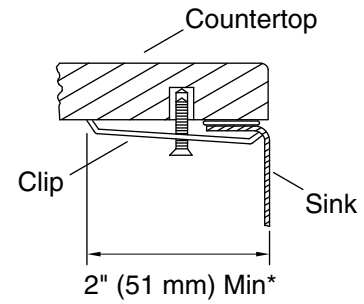

See website for detailed warranty information.

* Allow clearance around sink rim for clip attachment.

Technical Information

All product dimensions are nominal.

Installation:	Under-mount
Bowl area (Only):	Length: 22" (559 mm) Width: 19" (483 mm) Bowl depth: 9-1/2" (241 mm) Water depth: 9-1/2" (241 mm)
Drain hole:	3-3/4" (94 mm)
Template:	1315845-7, required, included